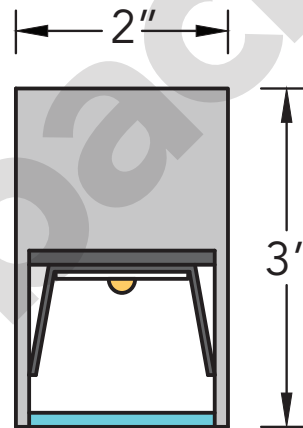

Linear LED Fixture Spec Sheet

LVLBP23-XX-YY-ZZ

Pendant and Surface Mounted Linear Lighting

Quick Specs

Part #	LVLBP23-XX-YY-ZZ
Sizes	2ft, 4ft, 6ft, 8ft, 12ft, 16ft
Input Voltage	120-277VAC
Light Output	SO: 605 lumens/ft HO: 1,100 lumens/ft
Efficiency	77 lumens/Watt
Color Rendering	>80 (CRI over 90 available)
Environment	Dry or Damp Location
Warranty	5-Year
Lifetime	50,000-70,000+ Hours
Listings	UL Listed Components, UL Type-P Driver
Dimming	0-10V Dimmable to 1%

Dimensions

Available Color Temperatures

3000K

Warm White

4000K

Natural White

5000K

Bright White