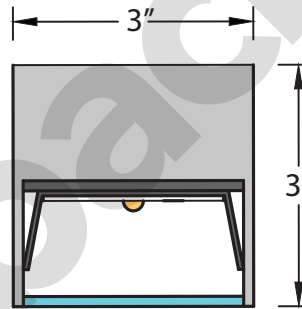

## Quick Specs

<b>Part #</b>	LVLBP33-XX-YY-ZZ
<b>Sizes</b>	2ft, 4ft, 6ft, 8ft, 12ft, 16ft
<b>Input Voltage</b>	120-277VAC
<b>Light Output</b>	<b>HO:</b> 1,250 lumens/ft <b>UHO:</b> 1,875 lumens/ft
<b>Efficiency</b>	87 lumens/Watt
<b>Color Rendering</b>	>80 (CRI over 90 available)
<b>Environment</b>	Dry or Damp Location
<b>Warranty</b>	5-Year
<b>Lifetime</b>	50,000-70,000+ Hours
<b>Listings</b>	UL Listed Components, UL Type-P Driver
<b>Dimming</b>	<b>0-10V</b> Dimmable to 1%

## Dimensions

This linear LED fixture is available in **2ft, 4ft, 6ft, 8ft, 12ft, and 16ft** sizes as one single piece. Select "**linkable**" option for seam-less continuous runs over 16ft. Choose from (2) light output levels: **HO** High Output (1,250 lumens/ft), or **UHO** Ultra High-Output (1,875 lumens/ft).