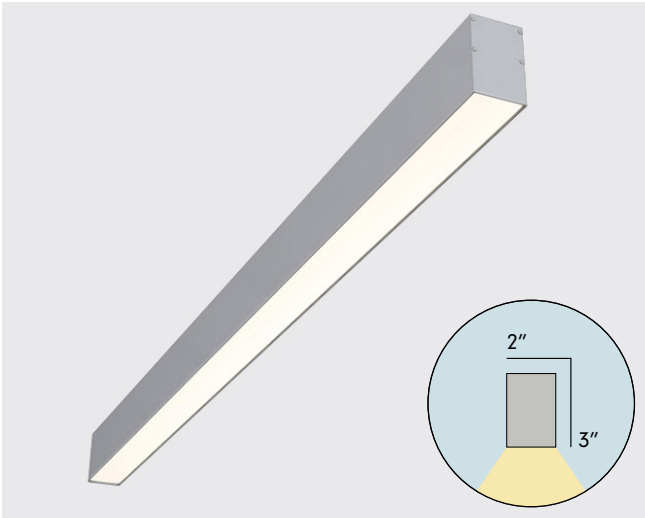

# Linear LED Fixture Spec Sheet

Our **LVLBP23** is an attractive surface mounted linear light fixture available in a wide variety of finishes, sizes, and configurations. Easily mount to any ceiling or surface type using the included mounting hardware and or using other installation methods. Its **sleek** and attractive linear form makes this a perfect solution for the modern illumination of offices, retail stores, conference rooms, residences, and hotels.

## Features

- **120-277VAC** or **347VAC** Input.
- **Dimmable** (Pair with Dimmable Driver).
- **80+ CRI** Standard, **90+** available.
- **605 lumens/ft** or **1,100 lumens/ft**
- Suspension Kits Included!
- **Waterproof Available Upon Request.**
- Made in the **USA** Quick Ship!
- **UL-Listed.**

Typical Lumen Table		
Product Size	SO	HO
2ft	1,273 LM / 19W	1,785 LM / 25W
4ft	2,439 LM / 36W	3,420 LM / 47W
6ft	3,606 LM / 53W	5,056 LM / 69W
8ft	4,772 LM / 70W	6,692 LM / 92W

\*Based on standard sizes with 4000K Color Temperature

Specifications	
Part#	LVLBP23-XX-YY-ZZ
Sizes	2ft, 4ft, 6ft, 8ft, Custom
Input Voltage	120-277 VAC
Light Output	SO: 637 Lumens/ft HO: 893 Lumens/ft
Efficiency	70 Lumens/Watt, 74 Lumens/Watt
Color Rendering	>80 CRI, >90 CRI
Environment	Suitable for Dry or Damp Locations
Warranty	5-Year
Lifetime	70,000+Hours (L-70)
Listings	UL-Listed
Dimming	0-10V Dimmable, Phase/TRIAC
Light Distribution	Down Light