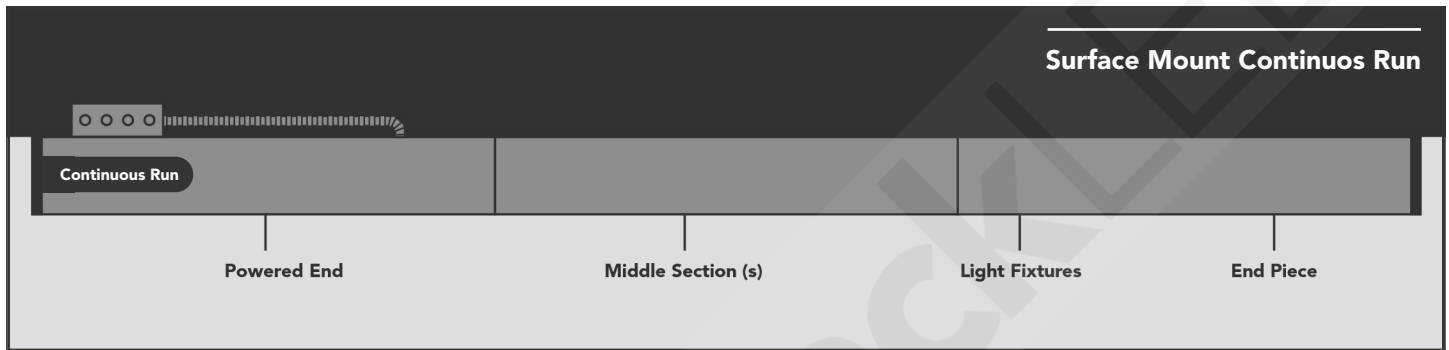

*Fixtures do not include conduit, they have "knock-outs" to receive conduit