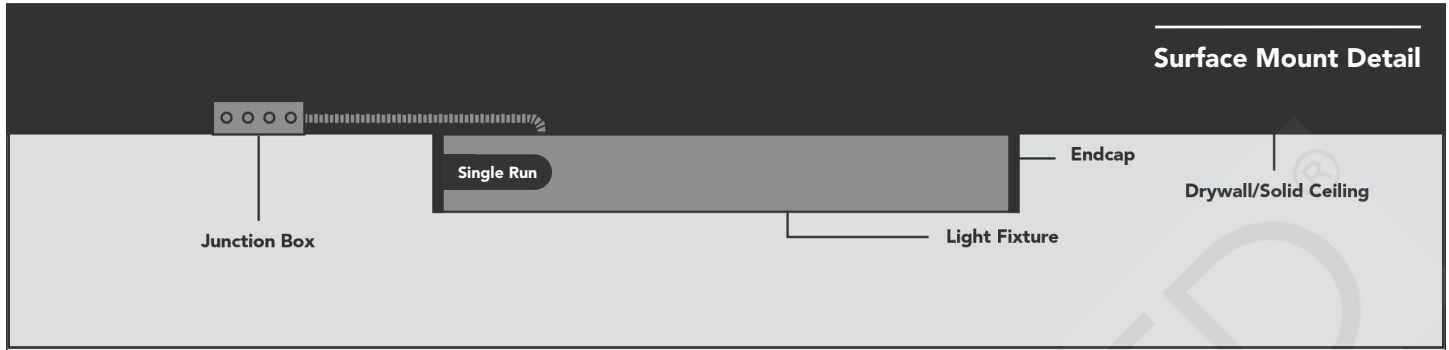

*Fixtures do not include conduit, they have "knock-outs" to receive conduit