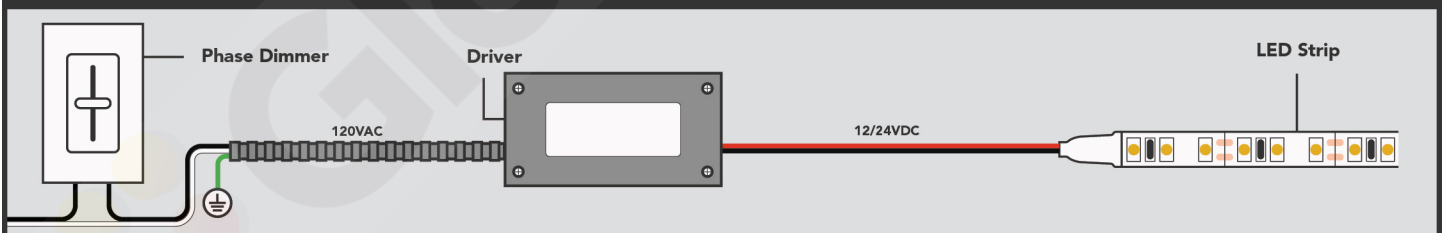

Wiring

Features

- Flicker-Free Dimming. Achieves Consistent and Smooth Light Output.
- **Universal Dimming.** Works with any phase dimming solution. **Triac/MLV/ELV!**
- **Suitable** for use in **Dry & Damp Locations.**
- Power Cord Attached! **Plug & Play** Ready out of box.
- **Integrated Wiring Compartment:** Make **Clean** Connections inside of the power-supply instead of a junction box!
- **Slim and Compact** Design Allows for Easy Concealing.
- **UL Listed:** Approved for use on any Commercial Project.