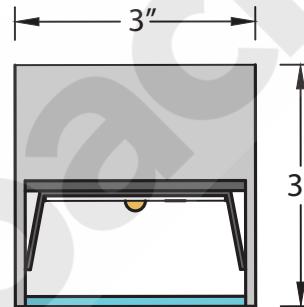

Dimensions

Available Color Temperatures

3000K

Warm White

4000K

Natural White

5000K

Bright White