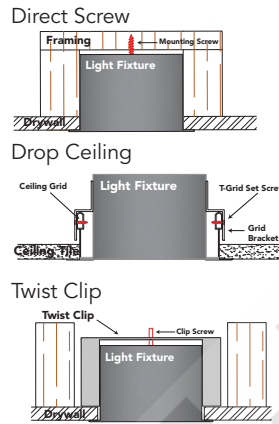

Linear LED Fixture Spec Sheet

LVLBY33-XX-YY-ZZ
LVLBY33 Spec Sheet

Our **LVLBY33** LED Light Fixture is perfect for use in commercial or residential areas. Our **LVLBY33** is a 3 inch wide line-voltage recessed linear LED light fixture capable of holding high output strips, making it suitable for a wide variety of linear lighting applications and an excellent solution for lighting garages, warehouses, or industrial lighting. With a slight flange, this fixture can be seamlessly recessed into any surface with at least 3" of depth while hiding any imperfections in the mounting surface. Our **LVLBY33** features an integrated driver that allows one to plug the fixture directly into the line-voltage power source of the location. This fixture is available in standard sizes ranging from 24"-96" ***custom sizes available upon request*** as one continuous run, or in longer runs which can be achieved through linkable or custom configurations.

Mounting Options

Available Colors

- 3000K**
Warm White
- 4000K**
Natural White
- 5000K**
Bright White

Quick Specs

Sizes	From 24"-90" (Linkable For Long runs)
Input Voltage	120-277 or 347VAC
Power Output	Power Output Per Size
	SO 2ft: 16W 4ft: 31W 6ft: 47W 8ft: 62W HO 2ft: 28W 4ft: 55W 6ft: 83W 8ft: 104W
Light Output	Lumen Output Per Size
	SO 2ft: 1,368 4ft: 2,736 6ft: 4,104 8ft: 5,472 HO 2ft: 2,486 4ft: 4,972 6ft: 7,458 8ft: 9,944
Efficiency (lu/W)	SO: 88 Lumens/Watt HO: 90 Lumens/Watt
Lifetime	50,000+ Hours (L-50)
Environment	Suitable for Dry or Damp Locations