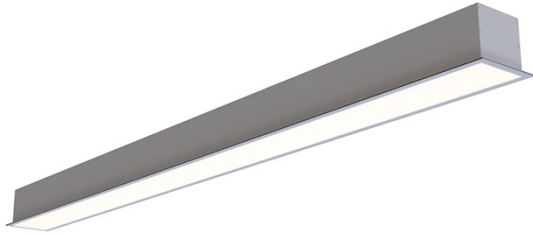

Linear LED Fixture Spec Sheet

LVLBY33-XX-YY-ZZ
LVLBY33 Spec Sheet

Our **LVLBY33** LED Light Fixture is perfect for use in commercial or residential areas. Our **LVLBY33** is a 3 inch wide line-voltage recessed linear LED light fixture capable of holding high output strips, making it suitable for a wide variety of linear lighting applications and an excellent solution for lighting garages, warehouses, or industrial lighting. With a slight flange, this fixture can be seamlessly recessed into any surface with at least 3" of depth while hiding any imperfections in the mounting surface. Our **LVLBY33** features an integrated driver that allows one to plug the fixture directly into the line-voltage power source of the location. This fixture is available in standard sizes ranging from 24"-96" ***custom sizes available upon request*** as one continuous run, or in longer runs which can be achieved through linkable or custom configurations.

Features

- **120-277VAC** or **347VAC** Input
- Standard >80 CRI, CRI>90 available!
- Flange **conceals** any rough cuts in wood and drywall
- 0-10V Dimmable (With Dimmable Driver)
- Ultra Long Lifetime (70,000+ Hours)
- UL-Listed
- **5-Year Warranty**

Mounting Options

Available Colors

- 3000K**
Warm White
- 4000K**
Natural White
- 5000K**
Bright White

Quick Specs

Sizes	From 24"-90" (Linkable For Long runs)
Input Voltage	120-277 or 347VAC
Power Output	Power Output Per Size
	SO 2ft: 16W 4ft: 31W 6ft: 47W 8ft: 62W HO 2ft: 28W 4ft: 55W 6ft: 83W 8ft: 104W
Light Output	Lumen Output Per Size
	SO 2ft: 1,368 4ft: 2,736 6ft: 4,104 8ft: 5,472 HO 2ft: 2,486 4ft: 4,972 6ft: 7,458 8ft: 9,944
Efficiency (lu/W)	SO: 88 Lumens/Watt HO: 90 Lumens/Watt
Lifetime	50,000+ Hours (L-50)
Environment	Suitable for Dry or Damp Locations