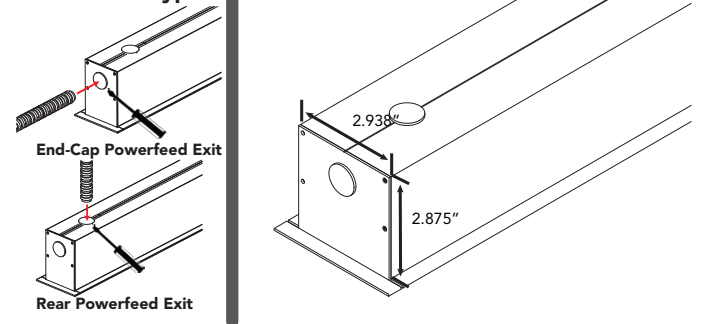

Linear LED Fixture Spec Sheet

LVLBY33-XX-YY-ZZ
LVLBY33 Spec Sheet

Our **LVLBY33** LED Light Fixture is perfect for use in commercial or residential areas. Our **LVLBY33** is a 3 inch wide line-voltage recessed linear LED light fixture capable of holding high output strips, making it suitable for a wide variety of linear lighting applications and an excellent solution for lighting garages, warehouses, or industrial lighting. With a slight flange, this fixture can be seamlessly recessed into any surface with at least 3" of depth while hiding any imperfections in the mounting surface. Our **LVLBY33** features an integrated driver that allows one to plug the fixture directly into the line-voltage power source of the location. This fixture is available in standard sizes ranging from 24"-96" ***custom sizes available upon request*** as one continuous run, or in longer runs which can be achieved through linkable or custom configurations.

Mounting Options

Available Colors

- 3000K**
Warm White
- 4000K**
Natural White
- 5000K**
Bright White

Quick Specs

Sizes	From 24"-90" (Linkable For Long runs)
Input Voltage	120-277 or 347VAC
Power Output	Power Output Per Size
	SO 2ft: 16W 4ft: 31W 6ft: 47W 8ft: 62W HO 2ft: 28W 4ft: 55W 6ft: 83W 8ft: 104W
Light Output	Lumen Output Per Size
	SO 2ft: 1,368 4ft: 2,736 6ft: 4,104 8ft: 5,472 HO 2ft: 2,486 4ft: 4,972 6ft: 7,458 8ft: 9,944
Efficiency (lu/W)	SO: 88 Lumens/Watt HO: 90 Lumens/Watt
Lifetime	50,000+ Hours (L-50)
Environment	Suitable for Dry or Damp Locations

LVLBY33 -

SO: 684 lu/ft
HO: 1,243 lu/ft

24: 2ft
46: 4ft
68: 6ft
90: 8ft

WW: 3000K
NW: 4000K
BW: 5000K

Mount Type
A: Direct-Screw
B: Drop-Ceiling
C: Twist-Clip

Power Entry
A: Rear
B: End-Cap

GlowbackLED®
16409 NW 8th Ave
Miami Gardens, FL 33169
1-800-679-4902 • info@bluegateinc.com