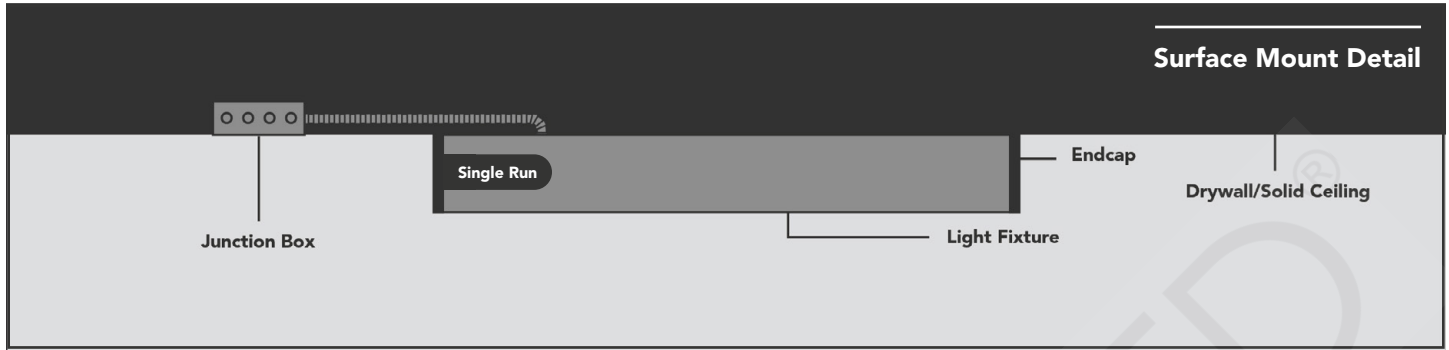

*Fixtures do not include conduit, they have "knock-outs" to receive conduit

Standard Shapes			Custom Shapes				
L Configuration	Rectangle/Square Configuration	U Configuration	X Configuration	T Configuration	Hexagon Configuration	Triangle Configuration	Linear Abstract Configuration

*More custom shapes are available upon request