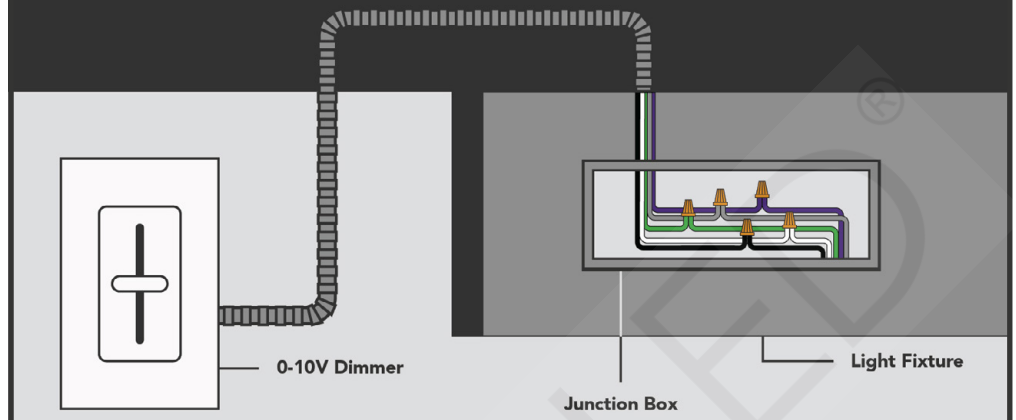

Master Product Code Builder

Prefix	LVLB
Profile	P23
Finish	
Satin Aluminum	leave blank
Matte Black	Black
Matte White	White
Custom	C
Output	
605 Lumens/ft	SO
1,100 Lumens/ft	HO
Size	
2ft	24
4ft	46
6ft	68
8ft	90
Custom	enter in inches
Continuous	CR
Custom Shape	CS
Color	
2200K	AW
2700K	IW
3000K	WW
4000K	NW
6000K	BW
Custom	enter CCT value
RGB+6000K	RGBW
RGB+2700K	RGBWW
Tunable White	CCT
CRI	
80+	80
90+	90
Mount Type	
Surface	S
Voltage	
12VDC	leave blank
24VDC	24
Dimming/Control	
0-10V	leave blank
Phase/TRIAC	TRIAC
DMX	DMX
Run Type	
Single	leave blank
C/R Powered End	CRP
C/R Middle	CRM
C/R End Piece	CRE
NA	leave blank
Shapes	
NA	leave blank
Standard Shape	S/S
Custom Shape	C/S

0-10V Dimmable (Standard)