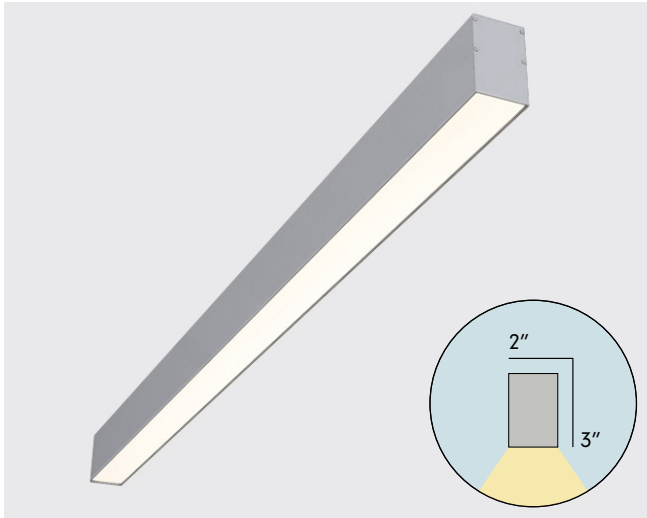

# Linear LED Fixture Spec Sheet

Our **LVLBP23** is an attractive surface mounted linear light fixture available in a wide variety of finishes, sizes, and configurations. Easily mount to any ceiling or surface type using the included mounting hardware and or using other installation methods. Its **sleek** and attractive linear form makes this a perfect solution for the modern illumination of offices, retail stores, conference rooms, residences, and hotels.

Typical Lumen Table		
Product Size	SO	HO
2ft	1,210 LM / 16W	2,200 LM / 28W
4ft	2,420 LM / 31W	4,400 LM / 55W
6ft	3,630 LM / 47W	6,600 LM / 83W
8ft	4,840 LM / 62W	8,800 LM / 110W

\*Based on standard sizes with 4000K Color Temperature