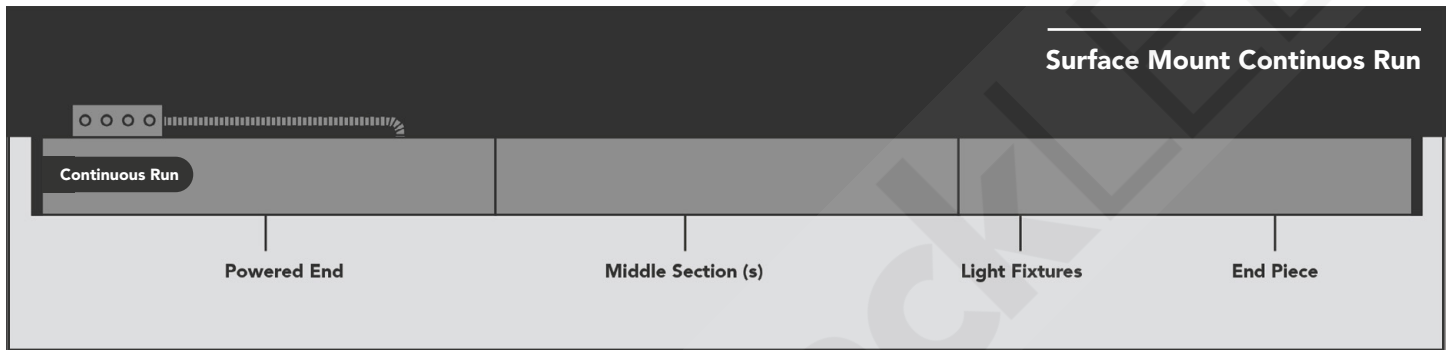

*Fixtures do not include conduit, they have "knock-outs" to receive conduit

Standard Shapes			Custom Shapes				
L Configuration	Rectangle/Square Configuration	U Configuration	X Configuration	T Configuration	Hexagon Configuration	Triangle Configuration	Linear Abstract Configuration

*More custom shapes are available upon request