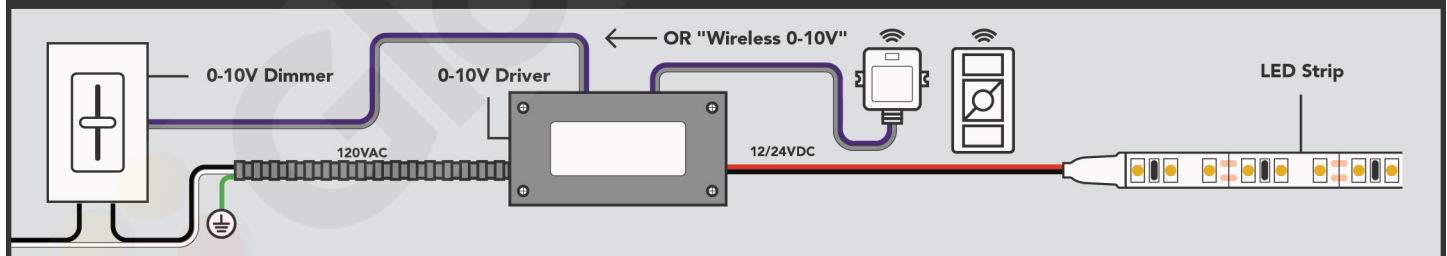

Wiring

Features

- Flicker-Free Dimming. Achieves Consistent and Smooth Light Output.
- **Class-2** Rating on Large Power Supply.
- **Suitable** for use in **Dry & Damp Locations**.
- Power Cord Attached! **Plug & Play** Ready out of box.
- **Integrated Wiring Compartment:** Make **Clean** Connections inside of the power-supply instead of a junction box!
- **Slim and Compact** Design Allows for Easy Concealing.
- **UL Listed:** Approved for use on any Commercial Project.