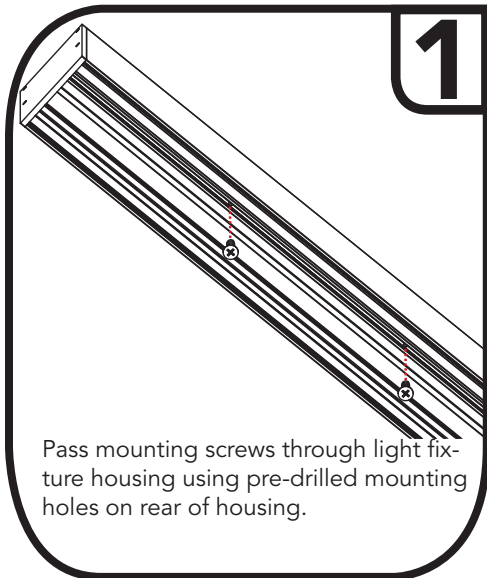

Installation Instructions

LVLYXX
120-277 or 347VAC Surface Linear Light Fixture

Direct Screw Installation

WARNING! Luminaire must be installed by a qualified electrician. Refer to local codes for proper installation. To prevent shock disconnect power before installation on service.

PROPER ANCHORS REQUIRED:

Mounting to stud is strongly recommended, but if mounting to drywall is necessary, suitable anchors are required. Anchors should be rated to hold **4X** the weight of the fixture.