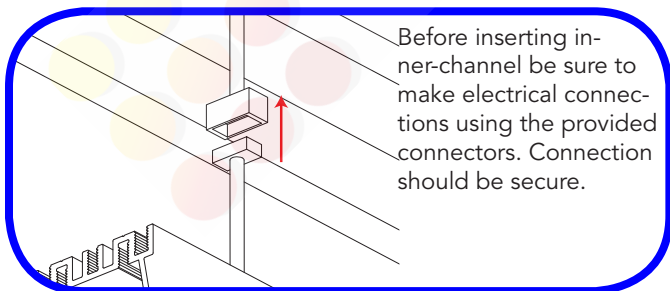

Installation Instructions

LVLYXX
120-277 or 347VAC Surface Linear Light Fixture

Direct Screw Installation

WARNING! Luminaire must be installed by a qualified electrician. Refer to local codes for proper installation. To prevent shock disconnect power before installation on service.

PROPER ANCHORS REQUIRED:

Mounting to stud is strongly recommended, but if mounting to drywall is necessary, suitable anchors are required. Anchors should be rated to hold **4X** the weight of the fixture.

Installation Instructions

LVLVXXX
120-277 or 347VAC Surface Linear Light Fixture

Linkable/Continuous Run Connections

Inner Clip Connection

Installation Instructions

LVLYXX
120-277 or 347VAC Surface Linear Light Fixture