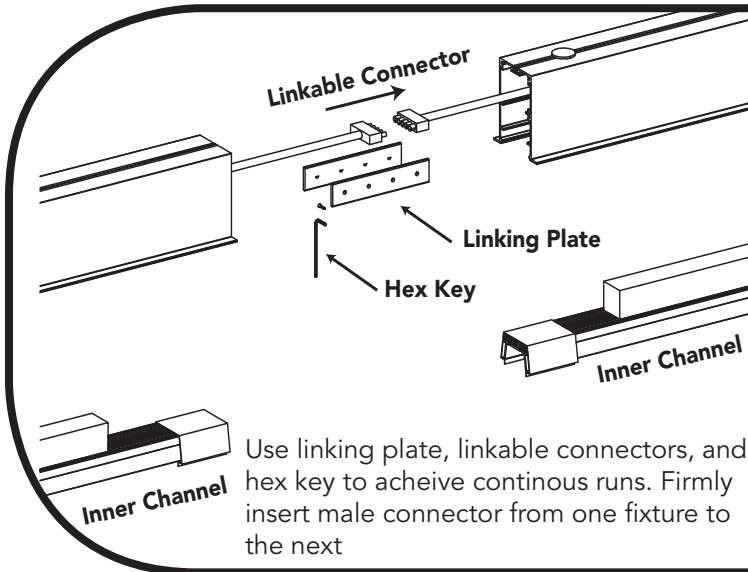

Installation Instructions

LVLYXX
120-277 or 347VAC Surface Linear Light Fixture

Direct Screw Installation

WARNING! Luminaire must be installed by a qualified electrician. Refer to local codes for proper installation. To prevent shock disconnect power before installation on service.

PROPER ANCHORS REQUIRED:

Mounting to stud is strongly recommended, but if mounting to drywall is necessary, suitable anchors are required. Anchors should be rated to hold **4X** the weight of the fixture.

Installation Instructions

LVLVXXX
120-277 or 347VAC Surface Linear Light Fixture

Linkable/Continuous Run Connections

Inner Clip Connection

Installation Instructions

LVLYXX
120-277 or 347VAC Surface Linear Light Fixture