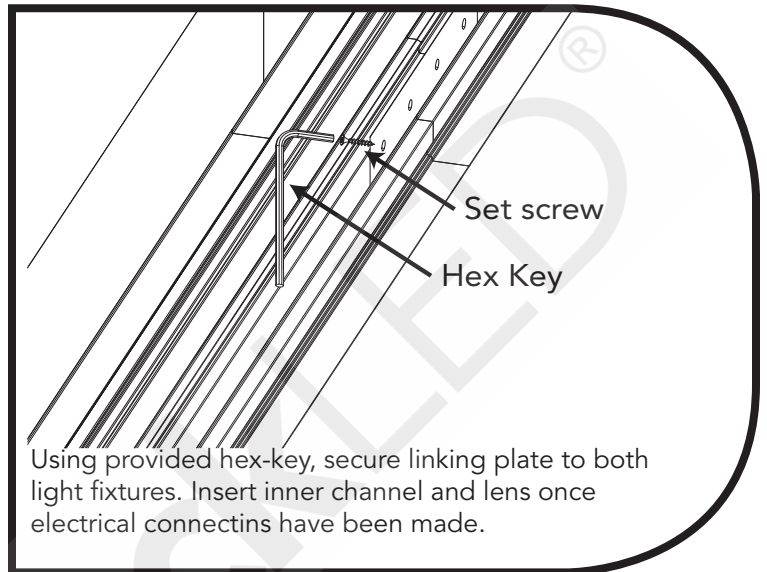

Installation Instructions

LVLYXX
120-277 or 347VAC Surface Linear Light Fixture

Direct Screw Installation

WARNING! Luminaire must be installed by a qualified electrician. Refer to local codes for proper installation. To prevent shock disconnect power before installation on service.

PROPER ANCHORS REQUIRED:

Mounting to stud is strongly recommended, but if mounting to drywall is necessary, suitable anchors are required. Anchors should be rated to hold **4X** the weight of the fixture.

Installation Instructions

LVLVXXX
120-277 or 347VAC Surface Linear Light Fixture

Linkable/Continuous Run Connections

Inner Clip Connection

Installation Instructions

LVLYXX
120-277 or 347VAC Surface Linear Light Fixture