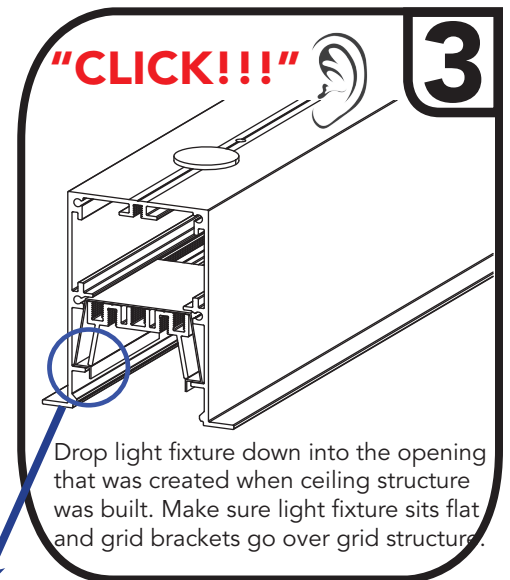

PROPER ANCHORS REQUIRED:

Mounting to stud is strongly recommended, but if mounting to drywall is necessary, suitable anchors are required. Anchors should be rated to hold **4X** the weight of the fixture.

Installation Instructions

LVLVXXX
120-277 or 347VAC Surface Linear Light Fixture

Linkable/Continuous Run Connections

Inner Clip Connection

Installation Instructions

LVLYXX
120-277 or 347VAC Surface Linear Light Fixture