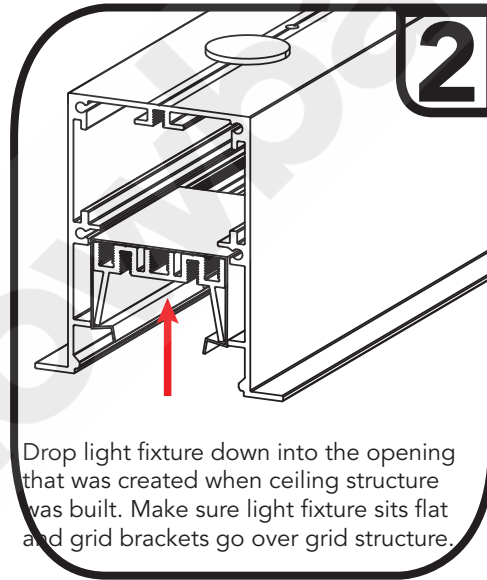

Installation Instructions

LVLVXXX
120-277 or 347VAC Surface Linear Light Fixture

Linkable/Continuous Run Connections

Inner Clip Connection

Installation Instructions

LVLYXX
120-277 or 347VAC Surface Linear Light Fixture