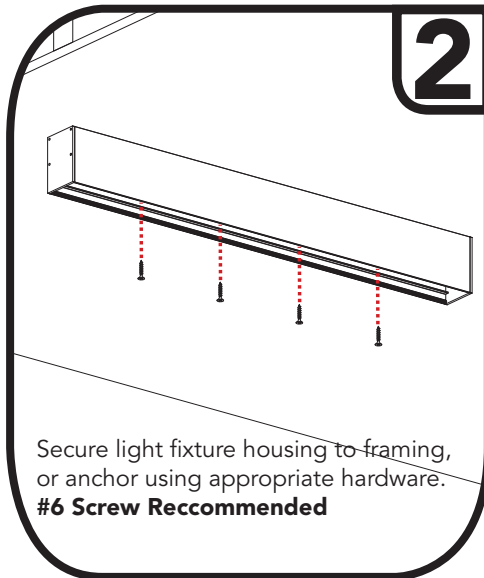

Installation Instructions

LVLYXX
120-277 or 347VAC Surface Linear Light Fixture

Direct Screw Installation

WARNING! Luminaire must be installed by a qualified electrician. Refer to local codes for proper installation. To prevent shock disconnect power before installation on service.

PROPER ANCHORS REQUIRED:

Mounting to stud is strongly recommended, but if mounting to drywall is necessary, suitable anchors are required. Anchors should be rated to hold **4X** the weight of the fixture.