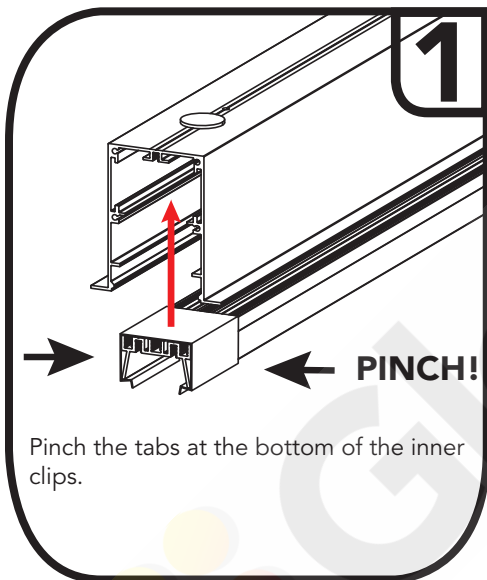

Installation Instructions

LVLYXX
120-277 or 347VAC Surface Linear Light Fixture

Direct Screw Installation

WARNING! Luminaire must be installed by a qualified electrician. Refer to local codes for proper installation. To prevent shock disconnect power before installation on service.

Installation Instructions

LVLVXXX
120-277 or 347VAC Surface Linear Light Fixture

Linkable/Continuous Run Connections

Inner Clip Connection

Installation Instructions

LVLYXX
120-277 or 347VAC Surface Linear Light Fixture