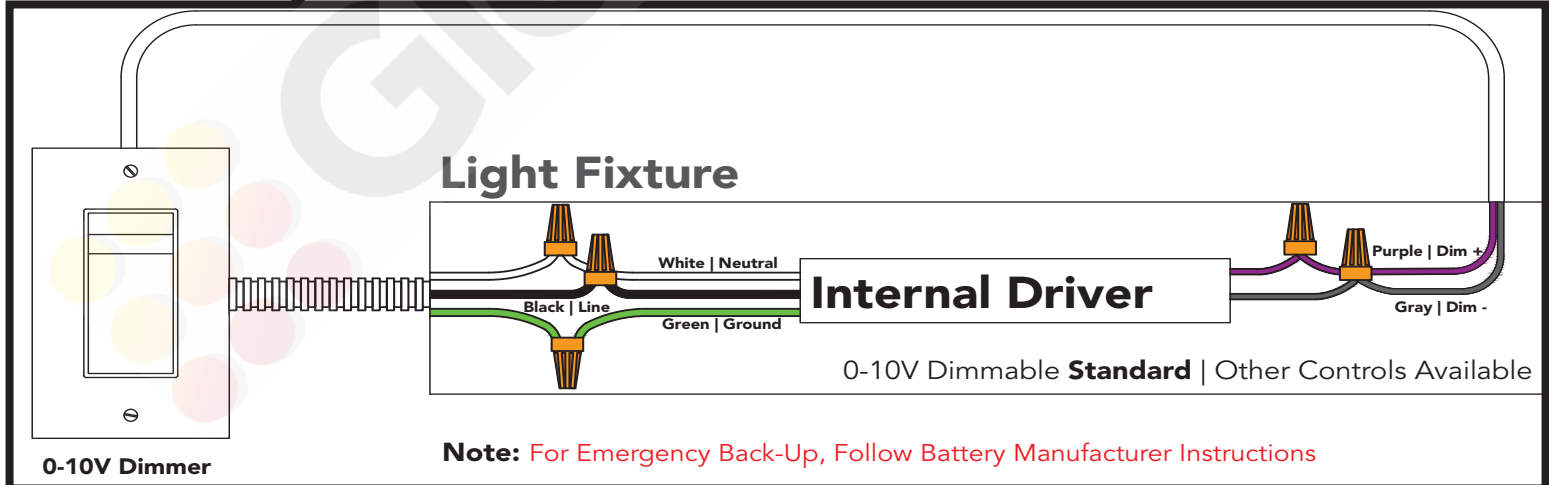

Dimmable Configuration

GlowbackLED®
16409 NW 8th Ave
Miami Gardens, FL 33169
1-800-679-4902 • info@bluegateinc.com

GlowbackLED® is a registered trademark of Bluegate Inc
©2018 Bluegate Inc. All Rights Reserved
Specifications subject to change without notice