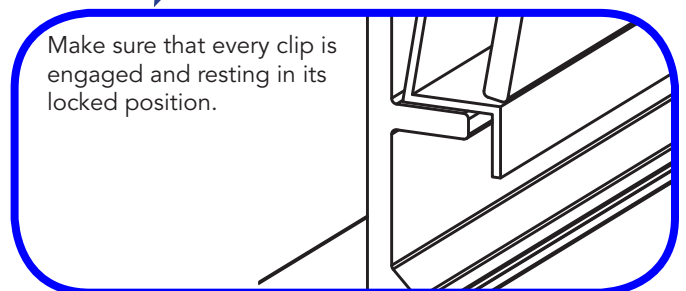

PROPER ANCHORS REQUIRED:

Mounting to stud is strongly recommended, but if mounting to drywall is necessary, suitable anchors are required. Anchors should be rated to hold **4X** the weight of the fixture.

Installation Instructions

LVLVXXX
120-277 or 347VAC Surface Linear Light Fixture

Linkable/Continuous Run Connections

Inner Clip Connection

Installation Instructions

LVLYXX
120-277 or 347VAC Surface Linear Light Fixture