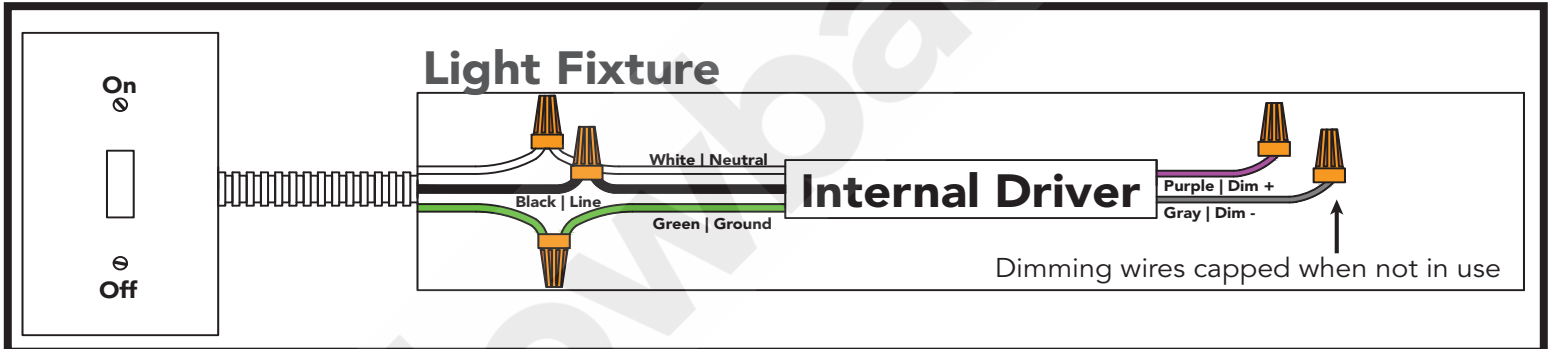

Non-Dimmable Configuration