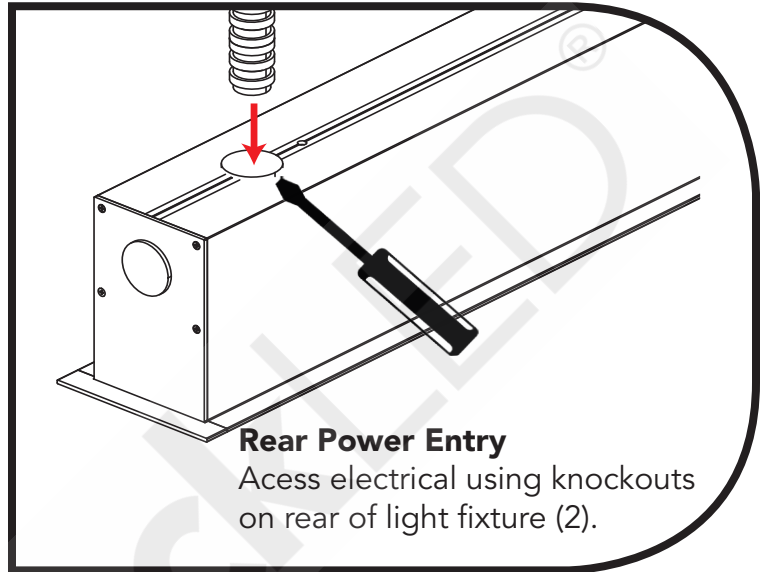

Power-Feed Entry and Electrical Connections