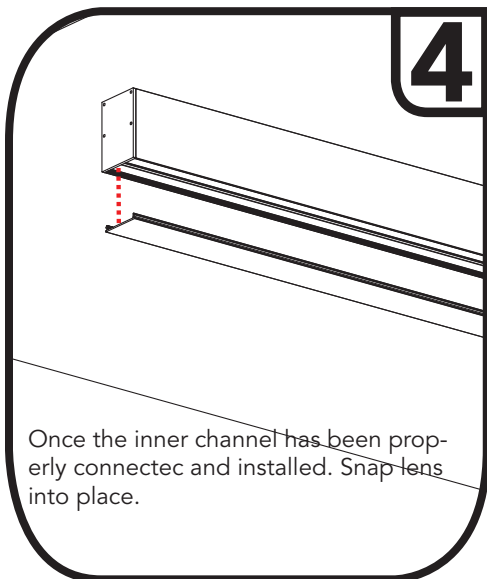

Installation Instructions

LVLYXX
120-277 or 347VAC Surface Linear Light Fixture

Direct Screw Installation

WARNING! Luminaire must be installed by a qualified electrician. Refer to local codes for proper installation. To prevent shock disconnect power before installation on service.

PROPER ANCHORS REQUIRED:

Mounting to stud is strongly recommended, but if mounting to drywall is necessary, suitable anchors are required. Anchors should be rated to hold **4X** the weight of the fixture.