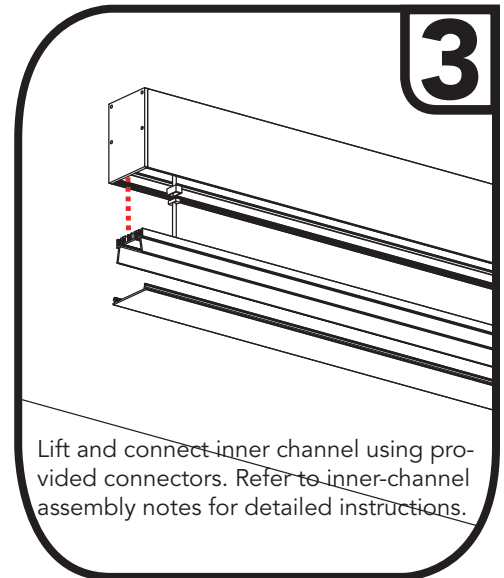

Installation Instructions

LVLYXX
120-277 or 347VAC Surface Linear Light Fixture

Direct Screw Installation

WARNING! Luminaire must be installed by a qualified electrician. Refer to local codes for proper installation. To prevent shock disconnect power before installation on service.

PROPER ANCHORS REQUIRED:

Mounting to stud is strongly recommended, but if mounting to drywall is necessary, suitable anchors are required. Anchors should be rated to hold **4X** the weight of the fixture.

Installation Instructions

LVLVXXX
120-277 or 347VAC Surface Linear Light Fixture

Linkable/Continuous Run Connections

Inner Clip Connection

Installation Instructions

LVLYXX
120-277 or 347VAC Surface Linear Light Fixture