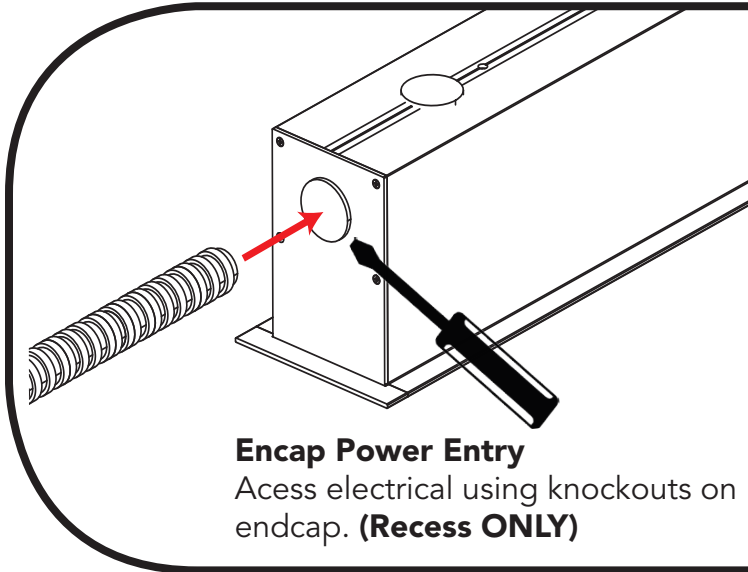

Power-Feed Entry and Electrical Connections