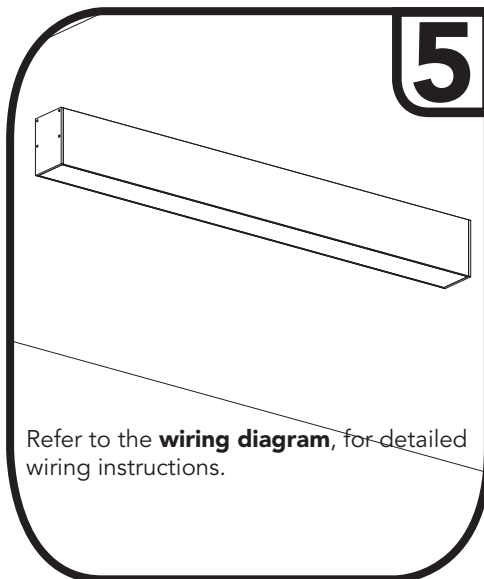

Installation Instructions

LVLYXX
120-277 or 347VAC Surface Linear Light Fixture

Direct Screw Installation

WARNING! Luminaire must be installed by a qualified electrician. Refer to local codes for proper installation. To prevent shock disconnect power before installation on service.

PROPER ANCHORS REQUIRED:

Mounting to stud is strongly recommended, but if mounting to drywall is necessary, suitable anchors are required. Anchors should be rated to hold **4X** the weight of the fixture.