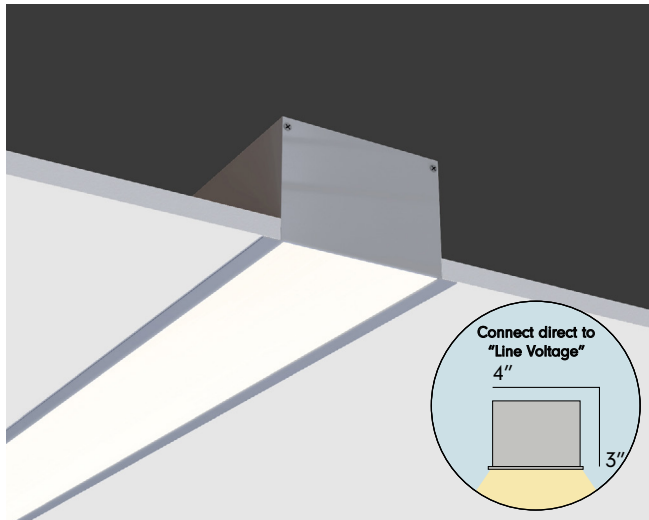

# Linear LED Fixture Spec Sheet

Our **LVLBY43** is a bold **4 Inch Wide Recessed Linear LED Fixture**. It is available in standard lengths ranging from 2ft to 8ft and can be linked together for seam-less runs of continuous lighting. Our **LVLBY43** has an internal power supply allowing it to connect directly to the "line voltage" (120-277 or 347VAC) of the space. Get smooth dimming down to 1% with a 0-10V dimmer. Our **LVLBY43** is available in 1,243 lumens/ft light output levels, making it suitable for general lighting applications such as in offices, conference rooms, retail spaces, and schools.

## Features

- **120VDC - 277VDC or 347VAC** Input.
- Flange **conceals** any rough cuts in wood and drywall.
- 0-10V **Dimmable** (with Dimmable Driver).
- 80+ **CRI** Standard, 90+ available.
- High Quality Look and Build.
- Made in the **USA** Quick Ship!
- **UL-Listed**.

Typical Lumen Table		
Product Size	HO	UHO
2ft	2,166 LM / 29W	4,332 LM / 58W
4ft	4,152 LM / 55W	8,303 LM / 110W
6ft	6,137 LM / 81W	12,274 LM / 162W
8ft	8,123 LM / 108W	16,245 LM / 215W

\*Based on standard sizes with 4000K Color Temperature