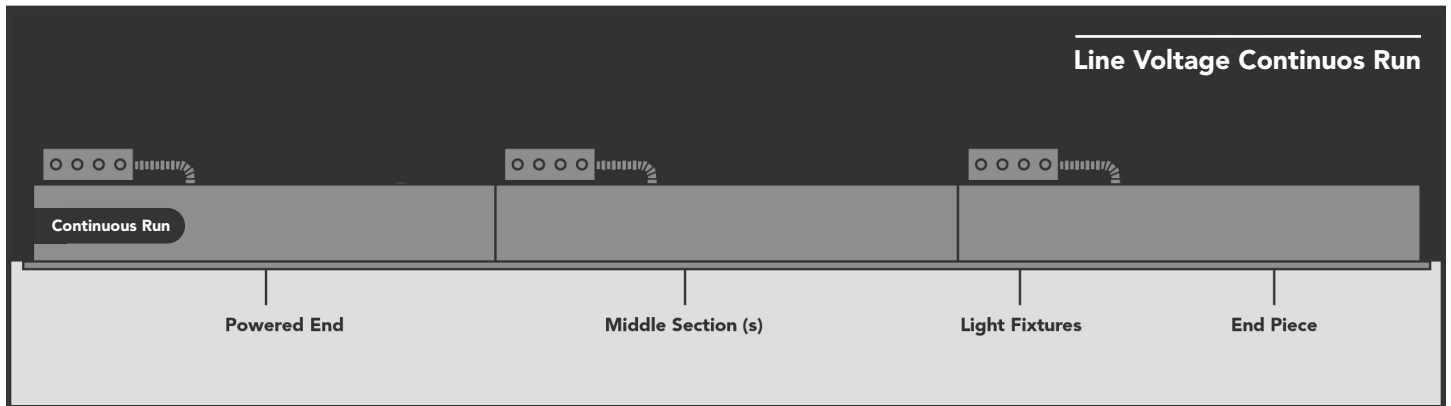

Standard Shapes			Custom Shapes				
L Configuration	Rectangle/Square Configuration	U Configuration	X Configuration	T Configuration	Hexagon Configuration	Triangle Configuration	Linear Abstract Configuration

*More custom shapes are available upon request