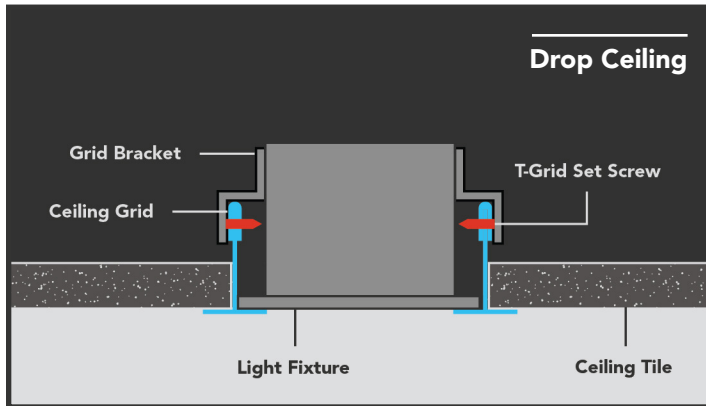

Standard Shapes			Custom Shapes				
L Configuration	Rectangle/Square Configuration	U Configuration	X Configuration	T Configuration	Hexagon Configuration	Triangle Configuration	Linear Abstract Configuration

*More custom shapes are available upon request