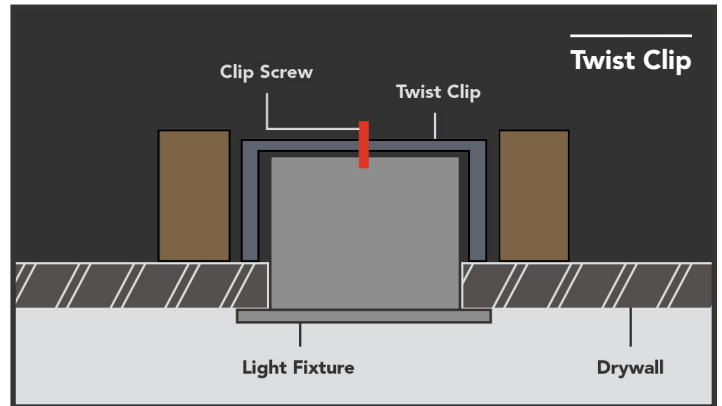

Standard Shapes			Custom Shapes				
L Configuration	Rectangle/Square Configuration	U Configuration	X Configuration	T Configuration	Hexagon Configuration	Triangle Configuration	Linear Abstract Configuration

*More custom shapes are available upon request