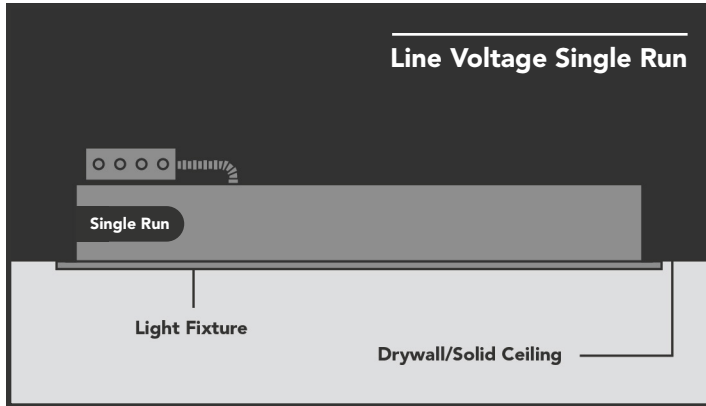

Standard Shapes			Custom Shapes				
L Configuration	Rectangle/Square Configuration	U Configuration	X Configuration	T Configuration	Hexagon Configuration	Triangle Configuration	Linear Abstract Configuration

*More custom shapes are available upon request