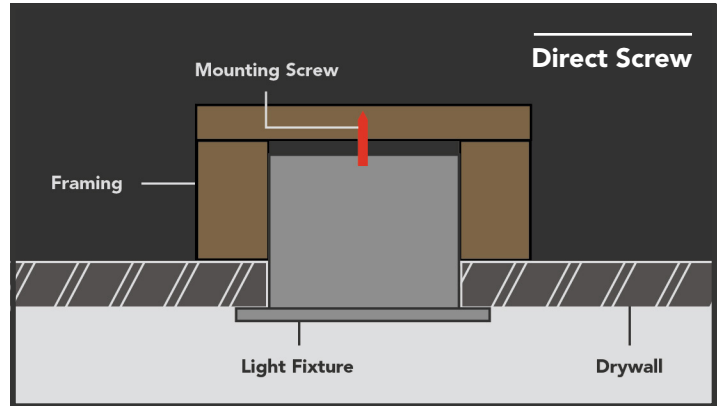

Standard Shapes			Custom Shapes				
L Configuration	Rectangle/Square Configuration	U Configuration	X Configuration	T Configuration	Hexagon Configuration	Triangle Configuration	Linear Abstract Configuration

*More custom shapes are available upon request