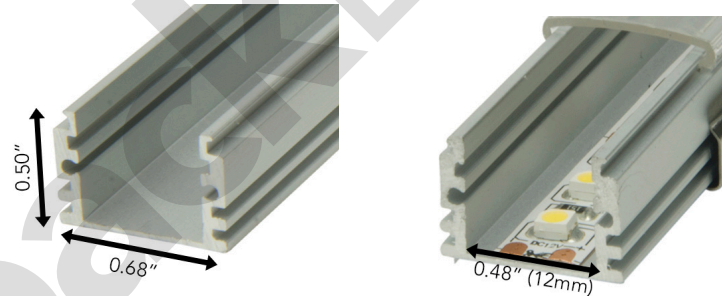

### Specifications

Part #	ALUME-96
Length	8ft (94" for free shipping*)
Width	0.68" (17.3mm)
Height	0.50" (12.7mm)
Lens Type	Clear or Frosted
MAX Light	3 Watts/ft (recommended)
MAX Strip Size	0.48" (12.2mm)

### Dimensions

A perfect solution for cabinet lighting, Aluminum Profile "E" is a slim and compact aluminum profile for low to medium output LED strips. A versatile solution, Aluminum Profile "E" can be surface mounted under cabinets and inside coves. Extruded and anodized from premium aluminum alloy, Aluminum Profile "E" maximizes the lifetime of your LED strips by dissipating the heat. Aluminum Profile "E" can universally accommodate any waterproof, or non-waterproof LED strip up to 0.48" (12.2mm) wide. Aluminum Profile "E" is conveniently sold in 8ft lengths as a completed kit including a pair of end-caps, mounting clips, and your choice of one premium polycarbonate, UV-resistant clear or frosted lens.

### Features

- Versatile Solution for Low-Medium Output LED Strips
- Compact design makes for easily concealable linear lighting applications
- Maximizes Lifetime of LED strips by dissipating heat
- Cuttable with any standard miter saw
- Protects LED Strips from water, dust, and dirt