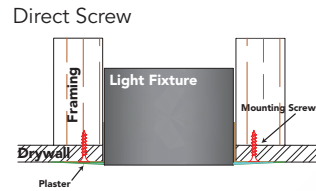

Linear LED Fixture Spec Sheet

LVLBY2T-XX-YY-ZZ
LVLBY2T Spec Sheet

Mounting Options

Our **LVLBY2T trimless** LED Light Fixture is perfect for use in commercial or residential areas. Our **LVLBY2T** is a 2 inch wide line-voltage recessed linear LED light fixture capable of holding low-voltage LED strips making it suitable for a wide variety of linear lighting applications and an excellent solution for lighting garages, warehouses, or industrial lighting. With a **trimless, "mud-in"** flange this fixture can be seamlessly recessed into any surface with at least 1.3" of depth. Our **LEDBAR Y2T** features an integrated driver that allows one to plug the fixture directly into the line-voltage power source of the location. This fixture is available in standard sizes ranging from 24"-96" **custom sizes available upon request** as one continuous run, or in longer runs which can be achieved through linkable or custom configurations.

Sizes	Any size from 4"-96" (Linkable For Long runs)	
Input Voltage	12VDC or 24VDC	
Power Output	Power Output Per Strip	
	5W/ft White	3.5W/ft RGB
	10W/ft H/O White	6W/ft RGB+W/CCT
Light Output	350 lumens/ft (White)	
	700 lumens/ft (High-Output White)	
Efficiency	70 lumens/Watt (White)	
	70 lumens/Watt (High-Output White)	
Lifetime	50,000+ Hours (L-70)	
Environment	Suitable for Dry or Damp Locations (Waterproof Available Upon Request)	