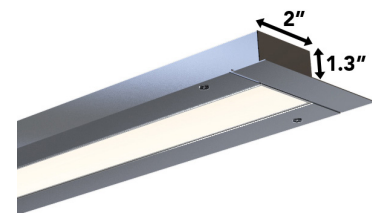

Dimensions

LVLBY2T-

SO: 350 lu/ft
HO: 700 lu/ft

24: 2ft
46: 4ft
68: 6ft
90: 8ft

WW: 3000K
NW: 4000K
BW: 5000K

Mount Type
A: Direct-Screw
see top of page

Power Entry
A: Rear
B: End-Cap

GlowbackLED®

16409 NW 8th Ave

Miami Gardens, FL 33169

1-800-679-4902 • info@bluegateinc.com

GlowbackLED® is a registered trademark of Bluegate Inc
©2021 Bluegate Inc. All Rights Reserved
Specifications subject to change without notice