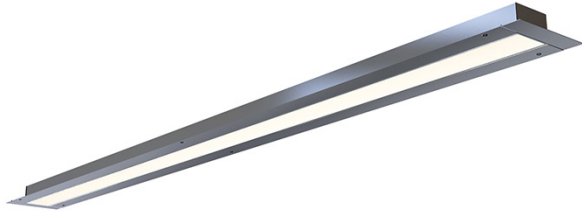

Linear LED Fixture Spec Sheet

LVLBY2T-XX-YY-ZZ
LVLBY2T Spec Sheet

Mounting Options

Our **LVLBY2T trimless** LED Light Fixture is perfect for use in commercial or residential areas. Our **LVLBY2T** is a 2 inch wide line-voltage recessed linear LED light fixture capable of holding low-voltage LED strips making it suitable for a wide variety of linear lighting applications and an excellent solution for lighting garages, warehouses, or industrial lighting. With a **trimless, "mud-in"** flange this fixture can be seamlessly recessed into any surface with at least 1.3" of depth. Our **LEDBAR Y2T** features an integrated driver that allows one to plug the fixture directly into the line-voltage power source of the location. This fixture is available in standard sizes ranging from 24"-96" **custom sizes available upon request** as one continuous run, or in longer runs which can be achieved through linkable or custom configurations.

Features

- **12-24VDC** Input
- Standard >80 CRI, CRI>90 available!
- **Trimless** Design Achieves **Seamless Recession**
- 0-10V Dimmable (With Dimmable Driver)
- Ultra Long Lifetime (70,000+ Hours)
- UL-Listed
- **5-Year Warranty**

Sizes	Any size from 4"-96" (Linkable For Long runs)	
Input Voltage	12VDC or 24VDC	
Power Output	Power Output Per Strip	
	5W/ft White	3.5W/ft RGB
	10W/ft H/O White	6W/ft RGB+W/CCT
Light Output	350 lumens/ft (White)	
	700 lumens/ft (High-Output White)	
Efficiency	70 lumens/Watt (White)	
	70 lumens/Watt (High-Output White)	
Lifetime	50,000+ Hours (L-70)	
Environment	Suitable for Dry or Damp Locations (Waterproof Available Upon Request)	