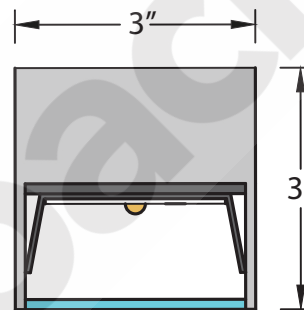

Dimensions

Available Color Temperatures

3000K

Warm White

4000K

Natural White

5000K

Bright White