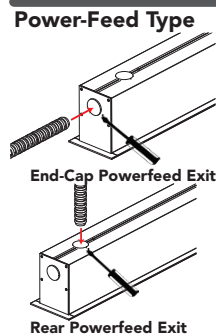

Linear LED Fixture Spec Sheet

LVLBY23-XX-YY-ZZ
LVLBY23 Spec Sheet

Our **LVLBY23** LED Light Fixture is perfect for use in commercial or residential areas. Our **LVLBY23** is a 2 inch wide line-voltage recessed linear LED light fixture capable of holding high output strips, making it suitable for a wide variety of linear lighting applications and an excellent solution for lighting garages, warehouses, or industrial lighting. With a slight flange, this fixture can be seamlessly recessed into any surface with at least 3" of depth while hiding any imperfections in the mounting surface. Our **LVLBY23** features an integrated driver that allows one to plug the fixture directly into the line-voltage power source of the location. This fixture is available in standard sizes ranging from 24"-96" ***custom sizes available upon request*** as one continuous run, or in longer runs which can be achieved through linkable or custom configurations.

Quick Specs

Sizes	Any size from 4" -96" (Linkable For Long runs)
Input Voltage	120-277 or 347VAC
Power Output	Power Output Per Size 2ft: 16W 4ft: 31W 6ft: 47W 8ft: 62W
Light Output	Lumen Output Per Size 2ft: 1,210 4ft: 2,420 6ft: 3,630 8ft: 4,840
Efficiency	77 lumens/Watt (White)
Lifetime	70,000+ Hours (L-70)
Environment	Suitable for Dry or Damp Locations