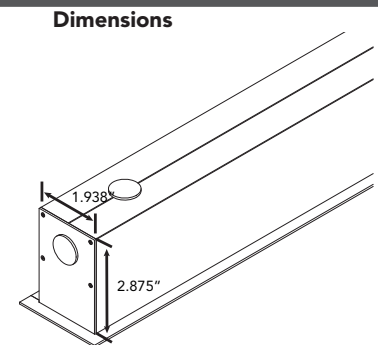

Linear LED Fixture Spec Sheet

LVLBY23-XX-YY-ZZ
LVLBY23 Spec Sheet

Our **LVLBY23** LED Light Fixture is perfect for use in commercial or residential areas. Our **LVLBY23** is a 2 inch wide line-voltage recessed linear LED light fixture capable of holding high output strips, making it suitable for a wide variety of linear lighting applications and an excellent solution for lighting garages, warehouses, or industrial lighting. With a slight flange, this fixture can be seamlessly recessed into any surface with at least 3" of depth while hiding any imperfections in the mounting surface. Our **LVLBY23** features an integrated driver that allows one to plug the fixture directly into the line-voltage power source of the location. This fixture is available in standard sizes ranging from 24"-96" ***custom sizes available upon request*** as one continuous run, or in longer runs which can be achieved through linkable or custom configurations.

Quick Specs

Sizes	Any size from 4" -96" (Linkable For Long runs)
Input Voltage	120-277 or 347VAC
Power Output	Power Output Per Size 2ft: 16W 4ft: 31W 6ft: 47W 8ft: 62W
Light Output	Lumen Output Per Size 2ft: 1,210 4ft: 2,420 6ft: 3,630 8ft: 4,840
Efficiency	77 lumens/Watt (White)
Lifetime	70,000+ Hours (L-70)
Environment	Suitable for Dry or Damp Locations