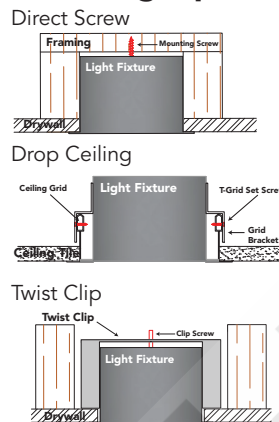

Mounting Options