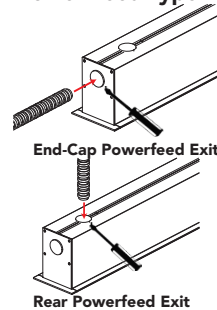

Linear LED Fixture Spec Sheet

LVLBY23T-XX-YY-ZZ
LVLBY23T Spec Sheet

Mounting Options

Our **LVLBY23T trimless** LED Light Fixture is perfect for use in commercial or residential areas. Our **LVLBY23T** is a 2 inch wide line-voltage recessed linear LED light fixture capable of holding high output strips, making it suitable for a wide variety of linear lighting applications and an excellent solution for lighting garages, warehouses, or industrial lighting. With a **trimless, "mud-in"** flange this fixture can be seamlessly recessed into any surface with at least 3" of depth. Our **LEDBAR Y23T** features an integrated driver that allows one to plug the fixture directly into the line-voltage power source of the location. This fixture is available in standard sizes ranging from 24"-96" **custom sizes available upon request** as one continuous run, or in longer runs which can be achieved through linkable or custom configurations.

Available Colors

3000K

4000K

6000K

Quick Specs

Sizes	Any size from 4"-96" (Linkable For Long runs)
Input Voltage	120-277 or 347VAC
Power Output	Power Output Per Size 2ft: 16W 4ft: 31W 6ft: 47W 8ft: 62W
Light Output	Lumen Output Per Size 2ft: 1,210 4ft: 2,420 6ft: 3,630 8ft: 4,840
Efficiency	77 lumens/Watt (White)
Lifetime	70,000+ Hours (L-70)
Environment	Suitable for Dry or Damp Locations

Power-Feed Type

Dimensions

LVLBY23T-

SO: 605 lu/ft

24: 2ft
46: 4ft
68: 6ft
90: 8ft

WW: 3000K
NW: 4000K
BW: 5000K

Mount Type
A: Direct-Screw
see top of page

Power Entry
A: Rear
B: End-Cap