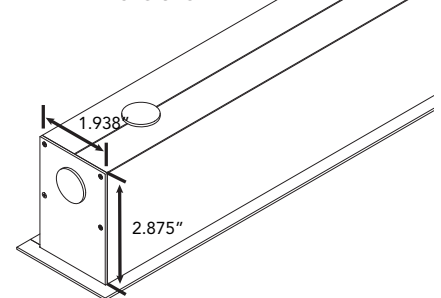

Linear LED Fixture Spec Sheet

LVLBY23T-XX-YY-ZZ
LVLBY23T Spec Sheet

Mounting Options

Our **LVLBY23T trimless** LED Light Fixture is perfect for use in commercial or residential areas. Our **LVLBY23T** is a 2 inch wide line-voltage recessed linear LED light fixture capable of holding high output strips, making it suitable for a wide variety of linear lighting applications and an excellent solution for lighting garages, warehouses, or industrial lighting. With a **trimless, "mud-in"** flange this fixture can be seamlessly recessed into any surface with at least 3" of depth. Our **LEDBAR Y23T** features an integrated driver that allows one to plug the fixture directly into the line-voltage power source of the location. This fixture is available in standard sizes ranging from 24"-96" **custom sizes available upon request** as one continuous run, or in longer runs which can be achieved through linkable or custom configurations.

Available Colors

3000K

4000K

6000K

Quick Specs

Sizes	Any size from 4"-96" (Linkable For Long runs)
Input Voltage	120-277 or 347VAC
Power Output	Power Output Per Size 2ft: 16W 4ft: 31W 6ft: 47W 8ft: 62W
Light Output	Lumen Output Per Size 2ft: 1,210 4ft: 2,420 6ft: 3,630 8ft: 4,840
Efficiency	77 lumens/Watt (White)
Lifetime	70,000+ Hours (L-70)
Environment	Suitable for Dry or Damp Locations

Power-Feed Type

Dimensions

LVLBY23T-

SO: 605 lu/ft

24: 2ft
46: 4ft
68: 6ft
90: 8ft

WW: 3000K
NW: 4000K
BW: 5000K

Mount Type
A: Direct-Screw
see top of page

Power Entry
A: Rear
B: End-Cap