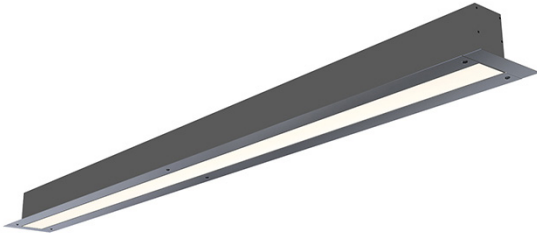

Linear LED Fixture Spec Sheet

LVLBY23T-XX-YY-ZZ
LVLBY23T Spec Sheet

Mounting Options

Our **LVLBY23T trimless** LED Light Fixture is perfect for use in commercial or residential areas. Our **LVLBY23T** is a 2 inch wide line-voltage recessed linear LED light fixture capable of holding high output strips, making it suitable for a wide variety of linear lighting applications and an excellent solution for lighting garages, warehouses, or industrial lighting. With a **trimless, "mud-in"** flange this fixture can be seamlessly recessed into any surface with at least 3" of depth. Our **LEDBAR Y23T** features an integrated driver that allows one to plug the fixture directly into the line-voltage power source of the location. This fixture is available in standard sizes ranging from 24"-96" **custom sizes available upon request** as one continuous run, or in longer runs which can be achieved through linkable or custom configurations.

Features

- **120-277VAC** or **347VAC** Input
- Standard >80 CRI, CRI>90 available!
- **Trimless** Design Achieves **Seamless Recession**
- 0-10V Dimmable (With Dimmable Driver)
- Ultra Long Lifetime (70,000+ Hours)
- UL-Listed
- **5-Year Warranty**

Available Colors

3000K

4000K

6000K

Quick Specs

Sizes	Any size from 4"-96" (Linkable For Long runs)
Input Voltage	120-277 or 347VAC
Power Output	Power Output Per Size 2ft: 16W 4ft: 31W 6ft: 47W 8ft: 62W
Light Output	Lumen Output Per Size 2ft: 1,210 4ft: 2,420 6ft: 3,630 8ft: 4,840
Efficiency	77 lumens/Watt (White)
Lifetime	70,000+ Hours (L-70)
Environment	Suitable for Dry or Damp Locations

Power-Feed Type

Dimensions

LVLBY23T-

SO: 605 lu/ft

24: 2ft
46: 4ft
68: 6ft
90: 8ft

WW: 3000K
NW: 4000K
BW: 5000K

Mount Type
A: Direct-Screw
see top of page

Power Entry
A: Rear
B: End-Cap