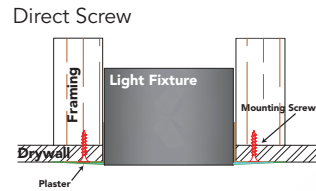

Linear LED Fixture Spec Sheet

LVLBY23T-XX-YY-ZZ
LVLBY23T Spec Sheet

Mounting Options

Our **LVLBY23T trimless** LED Light Fixture is perfect for use in commercial or residential areas. Our **LVLBY23T** is a 2 inch wide line-voltage recessed linear LED light fixture capable of holding high output strips, making it suitable for a wide variety of linear lighting applications and an excellent solution for lighting garages, warehouses, or industrial lighting. With a **trimless, "mud-in"** flange this fixture can be seamlessly recessed into any surface with at least 3" of depth. Our **LEDBAR Y23T** features an integrated driver that allows one to plug the fixture directly into the line-voltage power source of the location. This fixture is available in standard sizes ranging from 24"-96" **custom sizes available upon request** as one continuous run, or in longer runs which can be achieved through linkable or custom configurations.

Available Colors

3000K

4000K

6000K

Quick Specs

Sizes	Any size from 4"-96" (Linkable For Long runs)
Input Voltage	120-277 or 347VAC
Power Output	Power Output Per Size 2ft: 16W 4ft: 31W 6ft: 47W 8ft: 62W
Light Output	Lumen Output Per Size 2ft: 1,210 4ft: 2,420 6ft: 3,630 8ft: 4,840
Efficiency	77 lumens/Watt (White)
Lifetime	70,000+ Hours (L-70)
Environment	Suitable for Dry or Damp Locations

Power-Feed Type

Dimensions

LVLBY23T-

SO: 605 lu/ft

24: 2ft
46: 4ft
68: 6ft
90: 8ft

WW: 3000K
NW: 4000K
BW: 5000K

Mount Type
A: Direct-Screw
see top of page

Power Entry
A: Rear
B: End-Cap