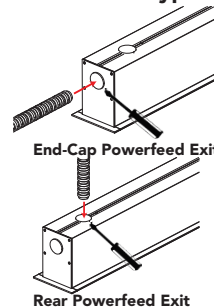

Linear LED Fixture Spec Sheet

LVLBY33T-XX-YY-ZZ
LVLBY33T Spec Sheet

Mounting Options

Our **LVLBY33T trimless** LED Light Fixture is perfect for use in commercial or residential areas. Our **LVLBY33T** is a 3 inch wide line-voltage recessed linear LED light fixture capable of holding high output strips, making it suitable for a wide variety of linear lighting applications and an excellent solution for lighting garages, warehouses, or industrial lighting. With a **trimless, "mud-in"** flange this fixture can be seamlessly recessed into any surface with at least 3" of depth. Our **LEDBAR Y33T** features an integrated driver that allows one to plug the fixture directly into the line-voltage power source of the location. This fixture is available in standard sizes ranging from 24"-96" **custom sizes available upon request** as one continuous run, or in longer runs which can be achieved through linkable or custom configurations.

Sizes	From 24"-90" (Linkable For Long runs)
Input Voltage	120-277 or 347VAC
Power Output	Power Output Per Size
	SO 2ft: 16W 4ft: 31W 6ft: 47W 8ft: 62W HO 2ft: 28W 4ft: 55W 6ft: 83W 8ft: 104W
Light Output	Lumen Output Per Size
	SO 2ft: 1,368 4ft: 2,736 6ft: 4,104 8ft: 5,472 HO 2ft: 2,486 4ft: 4,972 6ft: 7,458 8ft: 9,944
Efficiency (lu/W)	SO: 88 Lumens/Watt HO: 90 Lumens/Watt
Lifetime	70,000+ Hours (L-70)
Environment	Suitable for Dry or Damp Locations