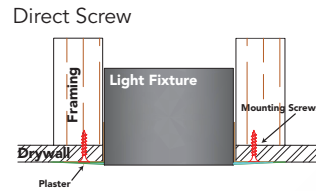

Linear LED Fixture Spec Sheet

LVLBY33T-XX-YY-ZZ
LVLBY33T Spec Sheet

Mounting Options

Our **LVLBY33T trimless** LED Light Fixture is perfect for use in commercial or residential areas. Our **LVLBY33T** is a 3 inch wide line-voltage recessed linear LED light fixture capable of holding high output strips, making it suitable for a wide variety of linear lighting applications and an excellent solution for lighting garages, warehouses, or industrial lighting. With a **trimless, "mud-in"** flange this fixture can be seamlessly recessed into any surface with at least 3" of depth. Our **LEDBAR Y33T** features an integrated driver that allows one to plug the fixture directly into the line-voltage power source of the location. This fixture is available in standard sizes ranging from 24"-96" **custom sizes available upon request** as one continuous run, or in longer runs which can be achieved through linkable or custom configurations.

Sizes	From 24"-90" (Linkable For Long runs)
Input Voltage	120-277 or 347VAC
Power Output	Power Output Per Size
	SO 2ft: 16W 4ft: 31W 6ft: 47W 8ft: 62W HO 2ft: 28W 4ft: 55W 6ft: 83W 8ft: 104W
Light Output	Lumen Output Per Size
	SO 2ft: 1,368 4ft: 2,736 6ft: 4,104 8ft: 5,472 HO 2ft: 2,486 4ft: 4,972 6ft: 7,458 8ft: 9,944
Efficiency (lu/W)	SO: 88 Lumens/Watt HO: 90 Lumens/Watt
Lifetime	70,000+ Hours (L-70)
Environment	Suitable for Dry or Damp Locations