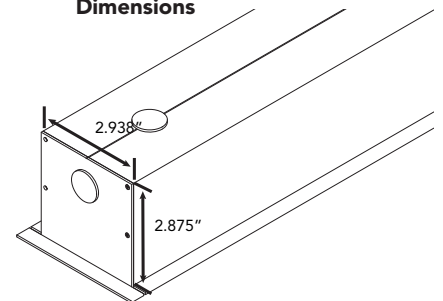

Linear LED Fixture Spec Sheet

LVLBY33T-XX-YY-ZZ
LVLBY33T Spec Sheet

Mounting Options

Our **LVLBY33T trimless** LED Light Fixture is perfect for use in commercial or residential areas. Our **LVLBY33T** is a 3 inch wide line-voltage recessed linear LED light fixture capable of holding high output strips, making it suitable for a wide variety of linear lighting applications and an excellent solution for lighting garages, warehouses, or industrial lighting. With a **trimless, "mud-in"** flange this fixture can be seamlessly recessed into any surface with at least 3" of depth. Our **LEDBAR Y33T** features an integrated driver that allows one to plug the fixture directly into the line-voltage power source of the location. This fixture is available in standard sizes ranging from 24"-96" **custom sizes available upon request** as one continuous run, or in longer runs which can be achieved through linkable or custom configurations.

Sizes	From 24"-90" (Linkable For Long runs)
Input Voltage	120-277 or 347VAC
Power Output	Power Output Per Size
	SO 2ft: 16W 4ft: 31W 6ft: 47W 8ft: 62W HO 2ft: 28W 4ft: 55W 6ft: 83W 8ft: 104W
Light Output	Lumen Output Per Size
	SO 2ft: 1,368 4ft: 2,736 6ft: 4,104 8ft: 5,472 HO 2ft: 2,486 4ft: 4,972 6ft: 7,458 8ft: 9,944
Efficiency (lu/W)	SO: 88 Lumens/Watt HO: 90 Lumens/Watt
Lifetime	70,000+ Hours (L-70)
Environment	Suitable for Dry or Damp Locations

Dimensions

LVLBY33T -

SO: 684 lu/ft
HO: 1,243 lu/ft

24: 2ft
46: 4ft
68: 6ft
90: 8ft

WW: 3000K
NW: 4000K
BW: 5000K

Mount Type
A: Direct-Screw
B: Drop-Ceiling
C: Twist-Clip

Power Entry
A: Rear
B: End-Cap

GlowbackLED®