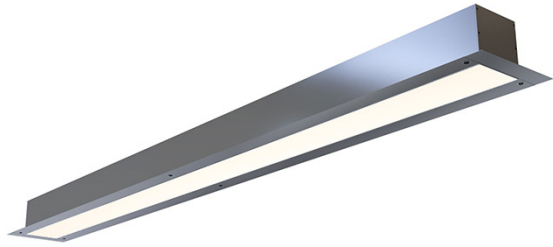

Linear LED Fixture Spec Sheet

LVLBY33T-XX-YY-ZZ
LVLBY33T Spec Sheet

Mounting Options

Our **LVLBY33T trimless** LED Light Fixture is perfect for use in commercial or residential areas. Our **LVLBY33T** is a 3 inch wide line-voltage recessed linear LED light fixture capable of holding high output strips, making it suitable for a wide variety of linear lighting applications and an excellent solution for lighting garages, warehouses, or industrial lighting. With a **trimless, "mud-in"** flange this fixture can be seamlessly recessed into any surface with at least 3" of depth. Our **LEDBAR Y33T** features an integrated driver that allows one to plug the fixture directly into the line-voltage power source of the location. This fixture is available in standard sizes ranging from 24"-96" **custom sizes available upon request** as one continuous run, or in longer runs which can be achieved through linkable or custom configurations.

Features

- **120-277VAC** or **347VAC** Input
- Standard >80 CRI, CRI>90 available!
- **Trimless** Design Achieves **Seamless Recession**
- 0-10V Dimmable (With Dimmable Driver)
- Ultra Long Lifetime (70,000+ Hours)
- UL-Listed
- **5-Year Warranty**

Sizes	From 24"-90" (Linkable For Long runs)
Input Voltage	120-277 or 347VAC
Power Output	Power Output Per Size
	SO 2ft: 16W 4ft: 31W 6ft: 47W 8ft: 62W HO 2ft: 28W 4ft: 55W 6ft: 83W 8ft: 104W
Light Output	Lumen Output Per Size
	SO 2ft: 1,368 4ft: 2,736 6ft: 4,104 8ft: 5,472 HO 2ft: 2,486 4ft: 4,972 6ft: 7,458 8ft: 9,944
Efficiency (lu/W)	SO: 88 Lumens/Watt HO: 90 Lumens/Watt
Lifetime	70,000+ Hours (L-70)
Environment	Suitable for Dry or Damp Locations